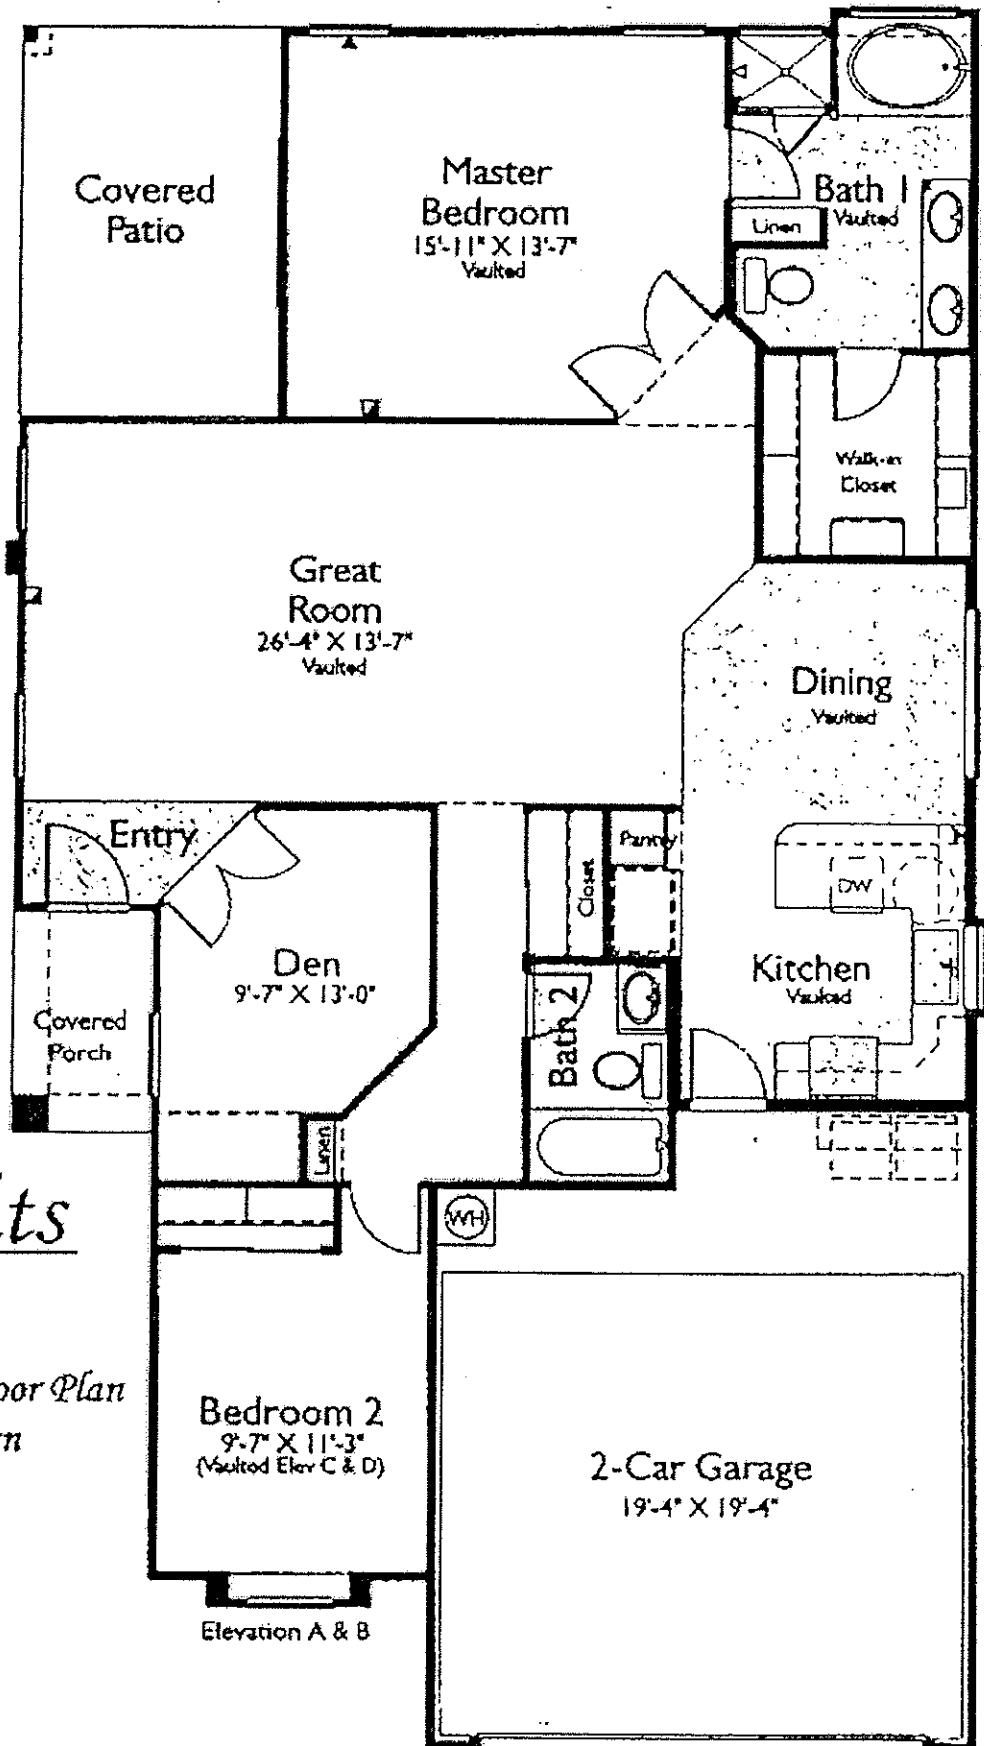

The Ocotillo

Plan 9036
1402 Sq. Ft.

Highlights

- Great Room
- Vaulted Ceilings
- Popular Split Floor Plan
- 2 Bedrooms + Den
- 2 Baths
- 2-Car Garage
- Covered Patio

The Ocotillo

Flexible Options

Major Options

- Bedroom 3
- Inside Laundry
- Fireplaces at Great Room

Elevation C & D