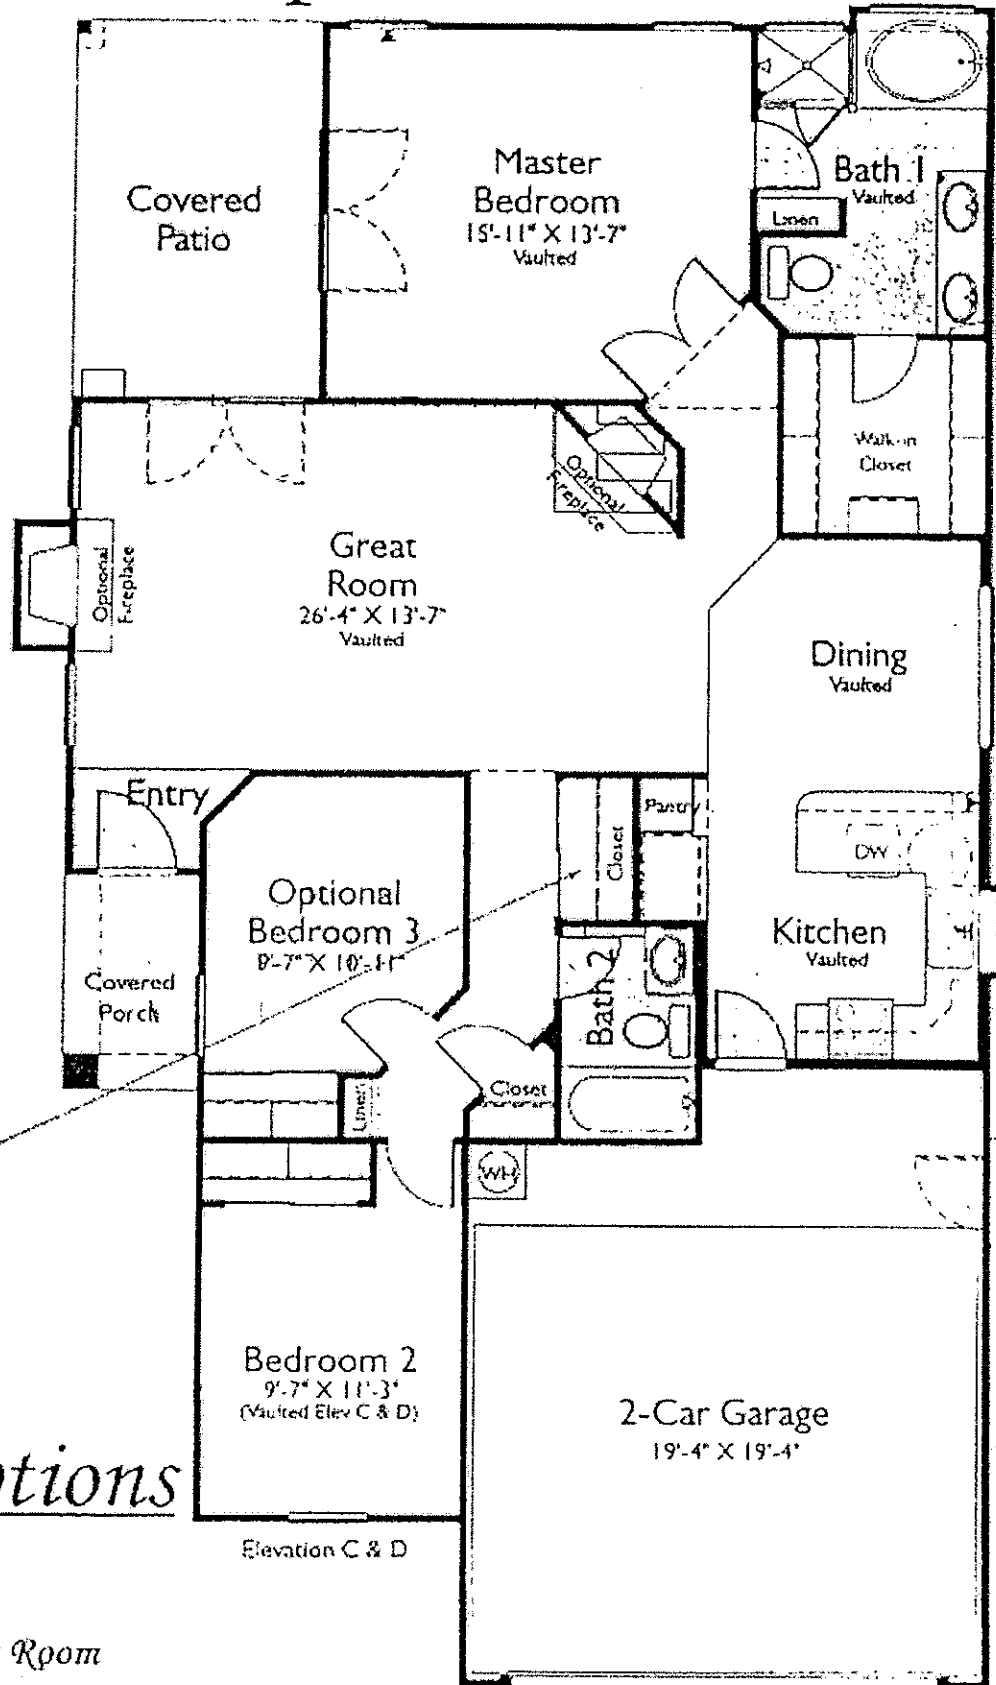

The Ocotillo

Plan 9036
1402 Sq. Ft.

Highlights

- Great Room
- Vaulted Ceilings
- Popular Split Floor Plan
- 2 Bedrooms + Den
- 2 Baths
- 2-Car Garage
- Covered Patio

The Ocotillo

Flexible Options

Major Options

- Bedroom 3
- Inside Laundry
- Fireplaces at Great Room

Elevation C & D