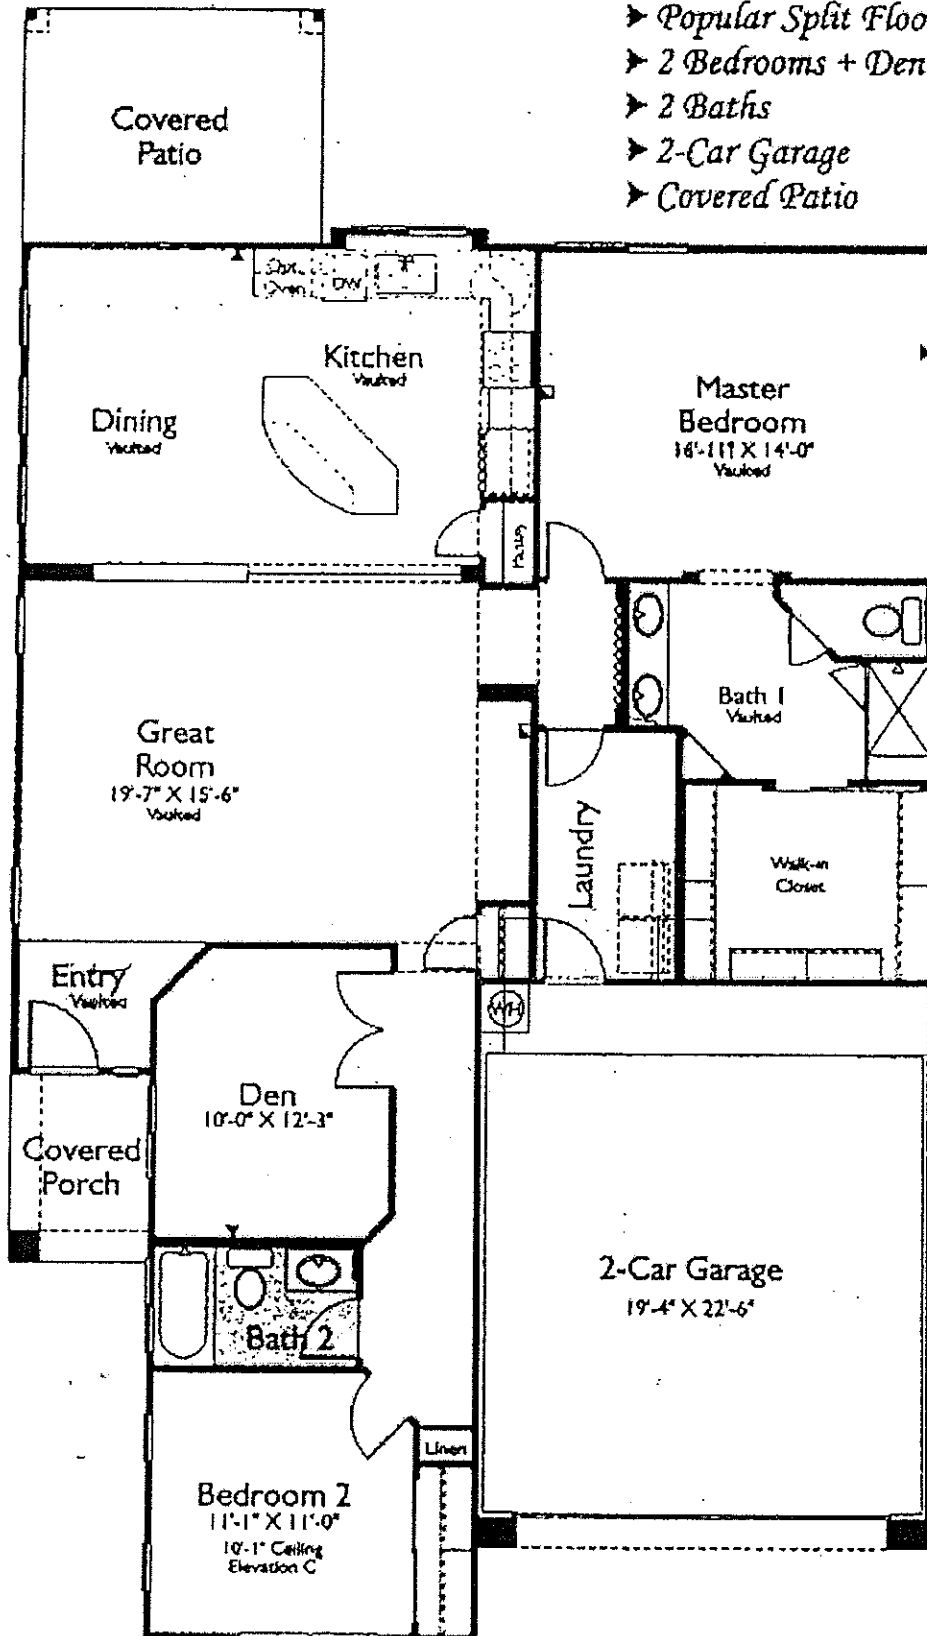

# The Coronado

Plan 9027

1704 Sq. Ft.

## Highlights

- ▶ Great Room
- ▶ Vaulted Ceilings
- ▶ Popular Split Floor Plan
- ▶ 2 Bedrooms + Den
- ▶ 2 Baths
- ▶ 2-Car Garage
- ▶ Covered Patio