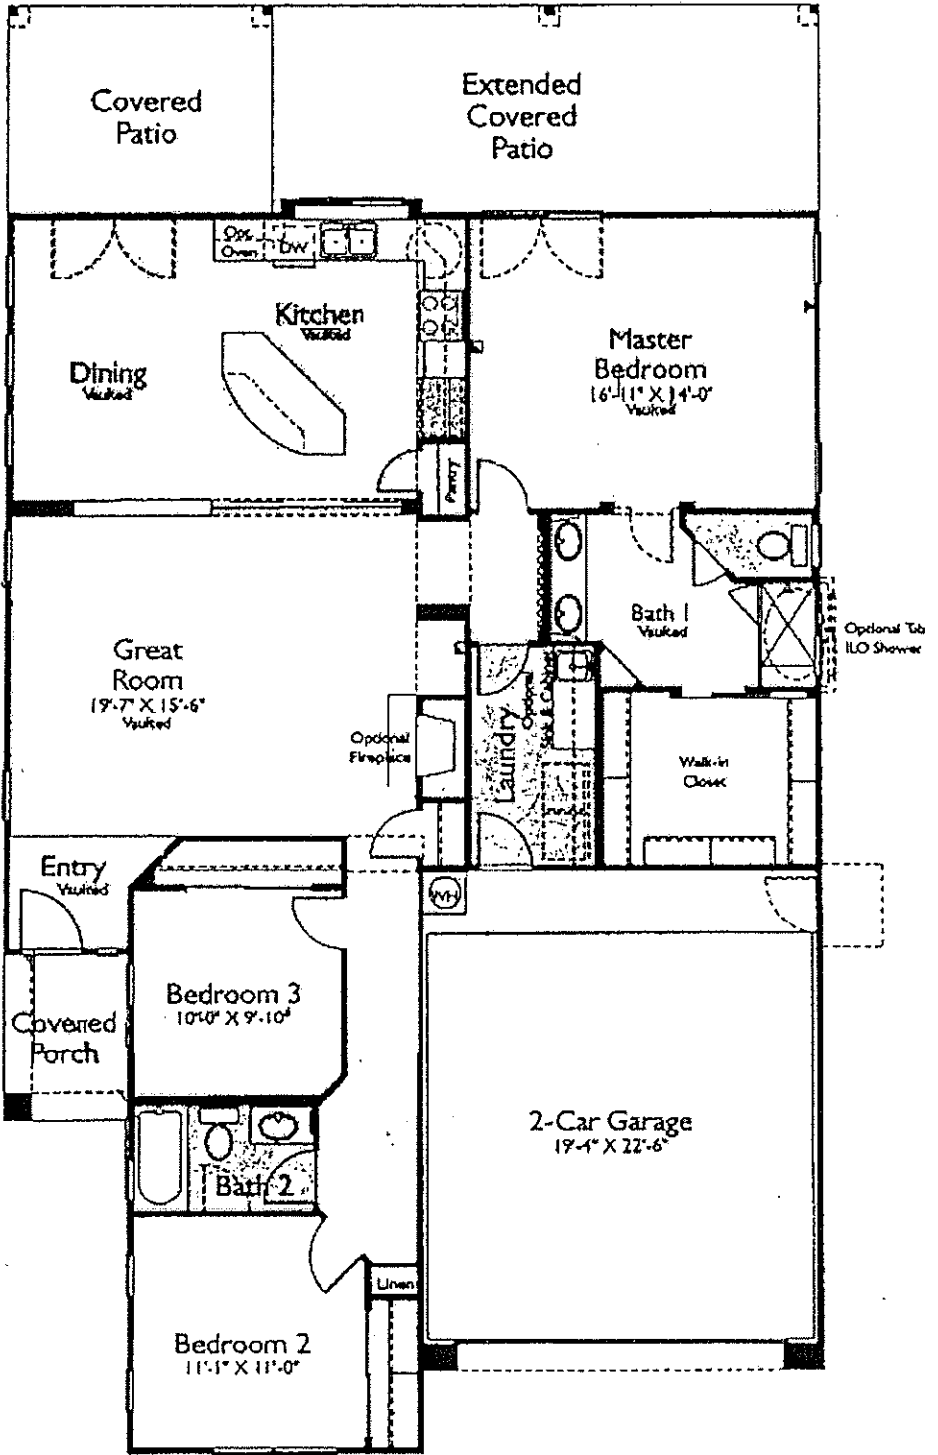

Optional Golf Cart Garage

The Coronado

Major Options

- Extended Covered Patio
- Bedroom 3
- Library
- Fireplace / Media Center
- Golf Cart Garage

Flexible Options